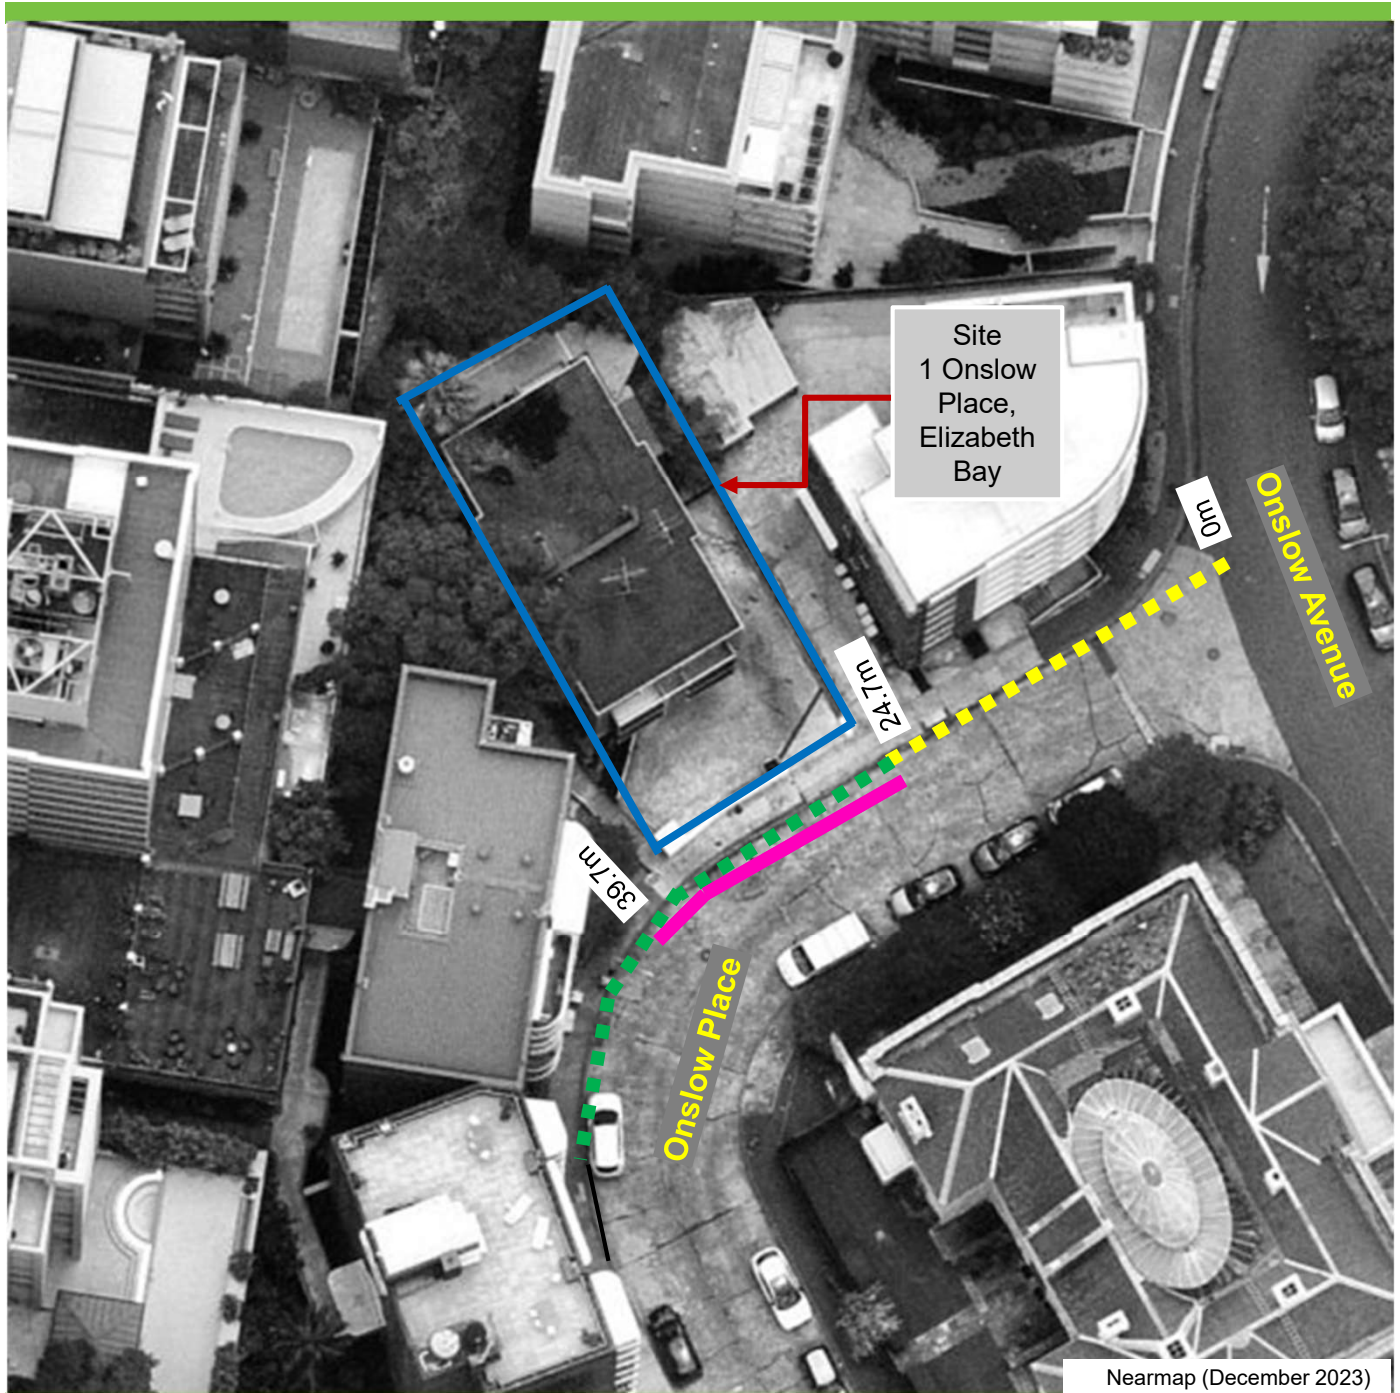

Onslow Place, Elizabeth Bay Proposed Works Zone

Existing

- ■ ■ No Stopping
- ■ ■ 1P Ticket
8am-10pm Permit Holder
Excepted Area 19

Proposed

- Works Zone
7:30am-5:30pm Mon-Fri
7:30am-3:30pm Sat
- 1P Permit Holders Excepted Area 19
5:30pm-10pm Mon-Fri
3:30pm-10pm Sat
8:00am-10pm Sun & Public Holidays